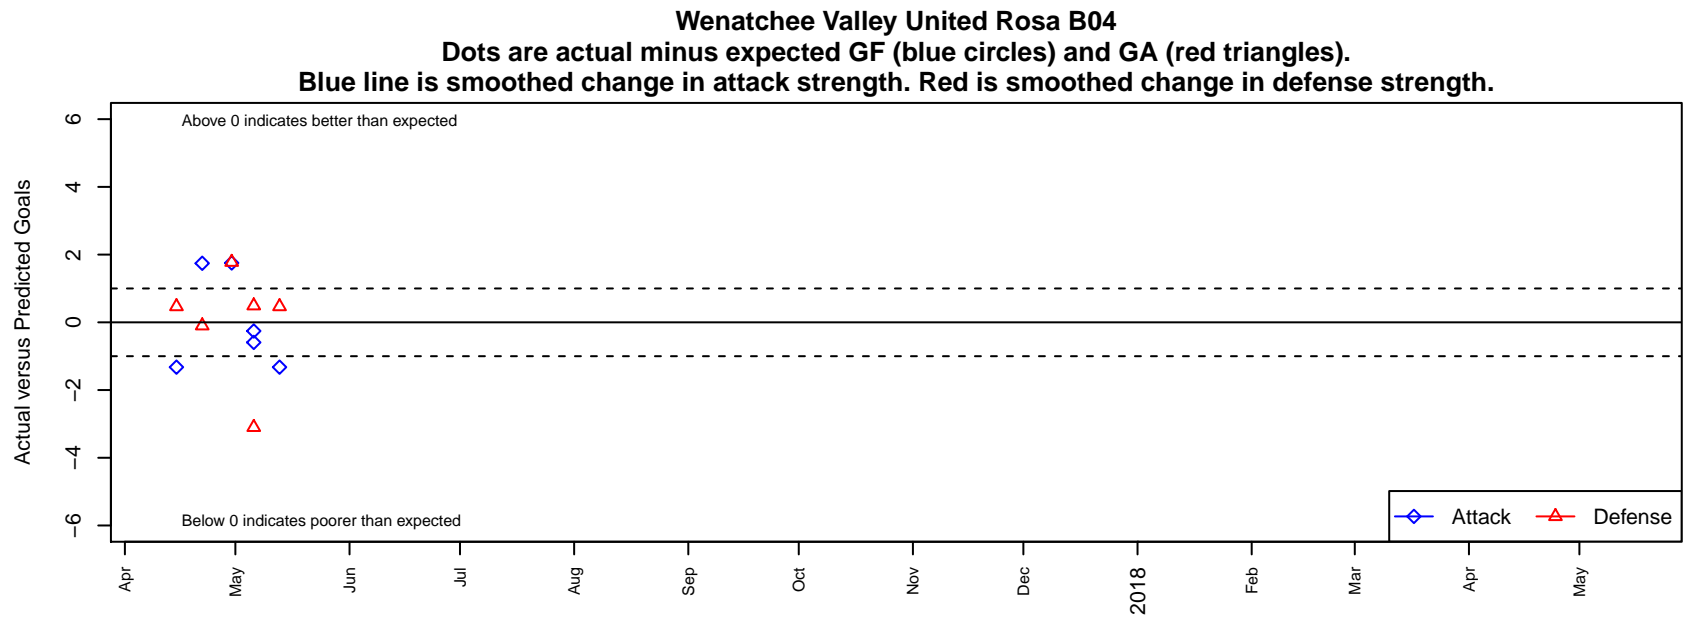

Wenatchee Valley United Rosa B04

Wenatchee FC
Quincy, WA
B04 total strength=805
attack=1.7 defense=0.61

alt names used:

Venues played:
2016 Spr PSPL–Inland Copa 1 U13

date	home		away		venue	pred.home	pred.away
2017-05-13	Wenatchee Valley United Rosa B04	1	FC Missoula B04	1	2016 Spr PSPL-Inland Copa 1 U13	2.32	1.47
2017-05-06	ASE B04	2	Wenatchee Valley United Rosa B04	0	2016 Spr PSPL-Inland Copa 1 U13	2.49	0.59
2017-05-06	3 Rivers White B04	7	Wenatchee Valley United Rosa B04	1	2016 Spr PSPL-Inland Copa 1 U13	3.90	1.26
2017-04-30	Wenatchee Valley United Rosa B04	3	Breakers Red B04	4	2016 Spr PSPL-Inland Copa 1 U13	1.25	5.78
2017-04-22	Wenatchee Valley United Rosa B04	3	3 Rivers White B04	4	2016 Spr PSPL-Inland Copa 1 U13	1.26	3.90
2017-04-15	FC Missoula B04	1	Wenatchee Valley United Rosa B04	1	2016 Spr PSPL-Inland Copa 1 U13	1.47	2.32